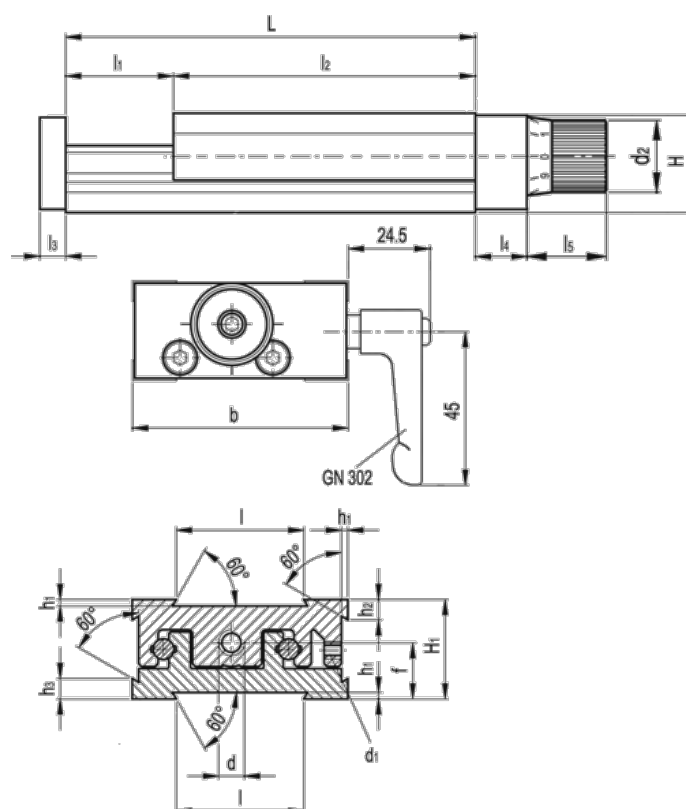

Data Sheet

Article number: 20771012

Description: Adjustable slide unit
GN 900-50-145-75-D-2

Measures

b = 50	h2 = 4.5
d = M6x1	h3 = 7.0
d1 = M4	l = 30
d2 = 17	L - l1 = 145-75
f = 13.0	l2 = 70
H = 23.0	l3 = 6
h1 = 1.5	l4 = 12
H1 = 23	l5 = 20